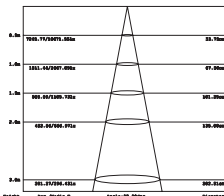

Toll Free: (800) 624-4568

Local: (573) 765-5219

Fax: (800) 747-0999

Wet Location PAR38 18W DIM

ILLUMINANCE

40°

SPECIFICATION

Product Model	PAR38W18W16DIM40D30K	PAR38W18W16DIM40D50K
Type	PAR38	PAR38
SKU#	8000107	8000114
Base	E26	E26
Power(W)	18W	18W
Voltage-Frequency	120V 60Hz	120V 60Hz
Color Temperature	Warm White 3000K	Daylight 5000K
Ra	>80	>80
Typical Lumen(lm)	1500lm	1500lm
Efficacy	83	83
Beam Angle	40°	40°
Candela	2600	2600
Dimmable	YES	YES
Power Factor	>0.9	>0.9
Life time	25000H	25000H
Replace	120W	120W