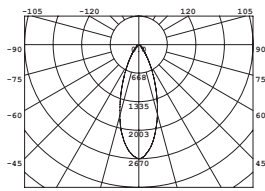

Toll Free: (800) 624-4568

Local: (573) 765-5219

Fax: (800) 747-0999

Wet Location PAR38 18W DIM

ILLUMINANCE

40°

SPECIFICATION

Product Model	PAR38W18W16DIM40D30K	PAR38W18W16DIM40D50K
Type	PAR38	PAR38
SKU#	8000107	8000114
Base	E26	E26
Power(W)	18W	18W
Voltage-Frequency	120V 60Hz	120V 60Hz
Color Temperature	Warm White 3000K	Daylight 5000K
Ra	>80	>80
Typical Lumen(lm)	1500lm	1500lm
Efficacy	83	83
Beam Angle	40°	40°
Candela	2600	2600
Dimmable	YES	YES
Power Factor	>0.9	>0.9
Life time	25000H	25000H
Replace	120W	120W