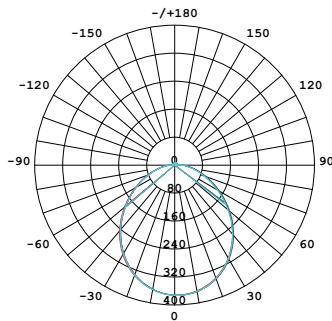

ILLUMINANCE

SPECIFICATION

Product Model	BR30E11W8DIM27K	BR30E11W8DIM50K
Type	BR30	BR30
SKU#	8000572	8000589
Base	E26	E26
Power(W)	11W	11W
Voltage-Frequency	120V 60Hz	120V 60Hz
Color Temperature	Soft White 2700K	Daylight 5000K
Ra	>80	>80
Typical Lumen(lm)	800lm	800lm
Efficacy	73	73
Beam Angle	100°	100°
Dimmable	YES	YES
Power Factor	>0.8	>0.8
Life time	25000H	25000H
Replace	65W	65W

10 Industrial Rd Richland, MO 65556

Toll Free: (800) 624-4568 Local: (573) 765-5219 Fax: (800) 747-0999