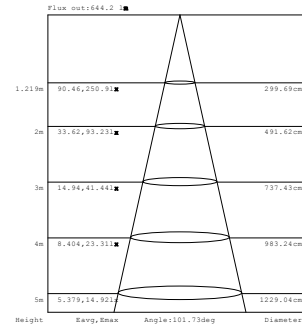

ILLUMINANCE

SPECIFICATION

Product Model	BR30E11W8DIM27K	BR30E11W8DIM50K
Type	BR30	BR30
SKU#	8000572	8000589
Base	E26	E26
Power(W)	11W	11W
Voltage-Frequency	120V 60Hz	120V 60Hz
Color Temperature	Soft White 2700K	Daylight 5000K
Ra	>80	>80
Typical Lumen(lm)	800lm	800lm
Efficacy	73	73
Beam Angle	100°	100°
Dimmable	YES	YES
Power Factor	>0.8	>0.8
Life time	25000H	25000H
Replace	65W	65W

10 Industrial Rd Richland, MO 65556

Toll Free: (800) 624-4568 Local: (573) 765-5219 Fax: (800) 747-0999