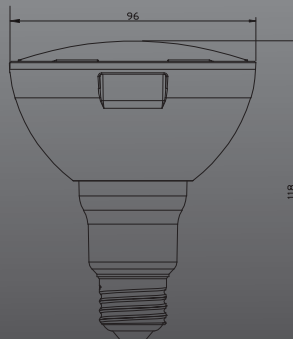

11W REPLACE

65W
Halogen

80% Energy Savings

\$135 Savings
Per lamp*

- ★ We use an innovative, specially designed semi-transparent arc-shape cover, with excellent reflector to optimize beam distribution.
- ★ The semi-transparent arc shape cover creates soft, pleasant light, with low glare.
- ★ The cover and reflector design provides high luminescence with an even beam pattern.