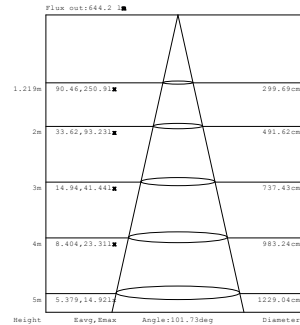

ILLUMINANCE

SPECIFICATION

Product Model	BR30E11W8DIM27K	BR30E11W8DIM50K
Type	BR30	BR30
SKU#	8000572	8000589
Base	E26	E26
Power(W)	11W	11W
Voltage-Frequency	120V 60Hz	120V 60Hz
Color Temperature	Soft White 2700K	Daylight 5000K
Ra	>80	>80
Typical Lumen(lm)	800lm	800lm
Efficacy	73	73
Beam Angle	100°	100°
Dimmable	YES	YES
Power Factor	>0.8	>0.8
Life time	25000H	25000H
Replace	65W	65W

10 Industrial Rd Richland, MO 65556

Toll Free: (800) 624-4568 Local: (573) 765-5219 Fax: (800) 747-0999