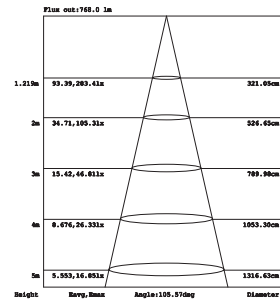

SPECIFICATION

Product Model

BR40E14W11DIM27K

BR40E14W11DIM50K

Type	BR40E	BR40E
SKU#	8000596	8000602
Base	E26	E26
Power(W)	14W	14W
Voltage-Frequency	120V 60Hz	120V 60Hz
Color Temperature	Soft White 2700K	Daylight 5000K
Ra	>80	>80
Typical Lumen(lm)	1100lm	1100lm
Efficacy	79	79
Beam Angle	100°	100°
Dimmable	YES	YES
Power Factor	>0.8	>0.8
Life time	25000H	25000H
Replace	85W	85W