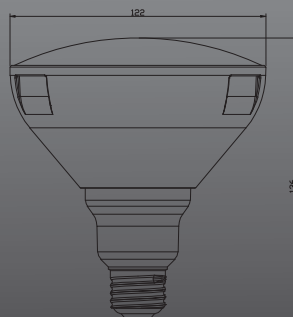

14W REPLACE

85W

Halogen

80% Energy Savings

\$178 Savings Per lamp*

- ★ We use an innovative, specially designed semi-transparent arc-shape cover, with excellent reflector to optimize beam distribution.
- ★ The semi-transparent arc shape cover creates soft, pleasant light, with low glare.
- ★ The cover and reflector design provides high luminescence with an even beam pattern.