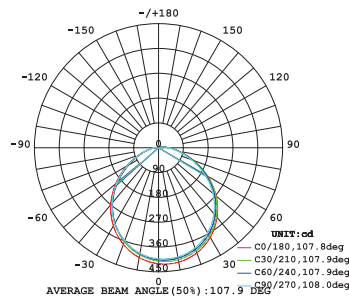

SPECIFICATION

Product Model

BR40E14W11DIM27K

BR40E14W11DIM50K

Type	BR40E	BR40E
SKU#	8000596	8000602
Base	E26	E26
Power(W)	14W	14W
Voltage-Frequency	120V 60Hz	120V 60Hz
Color Temperature	Soft White 2700K	Daylight 5000K
Ra	>80	>80
Typical Lumen(lm)	1100lm	1100lm
Efficacy	79	79
Beam Angle	100°	100°
Dimmable	YES	YES
Power Factor	>0.8	>0.8
Life time	25000H	25000H
Replace	85W	85W