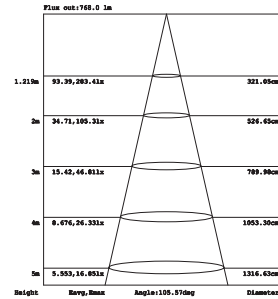

SPECIFICATION

Product Model

BR40E14W11DIM27K

BR40E14W11DIM50K

Type	BR40E	BR40E
SKU#	8000596	8000602
Base	E26	E26
Power(W)	14W	14W
Voltage-Frequency	120V 60Hz	120V 60Hz
Color Temperature	Soft White 2700K	Daylight 5000K
Ra	>80	>80
Typical Lumen(lm)	1100lm	1100lm
Efficacy	79	79
Beam Angle	100°	100°
Dimmable	YES	YES
Power Factor	>0.8	>0.8
Life time	25000H	25000H
Replace	85W	85W