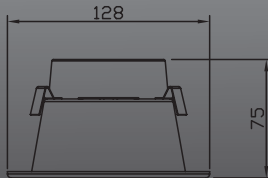

- ★ Unique heat sink design.
- ★ Seamless aluminum and structure design to reduce the operating temperature of the LED chips.
- ★ Excellent heat sink guarantees a longer life.

ATRLighting

10 Industrial Rd Richland, MO 65556

Toll Free: (800) 624-4568 Local: (573) 765-5219 Fax: (800) 747-0999