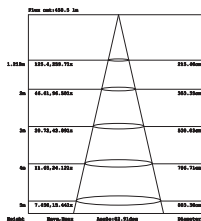

Toll Free: (800) 624-4568 Local: (573) 765-5219 Fax: (800) 747-0999

DOWN LIGHTING SERIES

4 INCH 9W Ra80

ILLUMINANCE

SPECIFICATION

| Product Model | DL4009DIM098027K | DL4009DIM098030K | DL4009DIM098050K |
|-------------------|------------------|------------------|------------------|
| Type | Down Light 4 | Down Light 4 | Down Light 4 |
| SKU# | 8000619 | 8000626 | 8000640 |
| Base | E26/GU24 | E26/GU24 | E26/GU24 |
| Power(W) | 9W | 9W | 9W |
| Voltage-Frequency | 120V 60Hz | 120V 60Hz | 120V 60Hz |
| Color Temperature | Soft White 2700K | Warm White 3000K | Daylight 5000K |
| Ra | >80 | >80 | >80 |
| Typical Lumen(lm) | 750lm | 750lm | 750lm |
| Efficacy | 83 | 83 | 83 |
| Beam Angle | 100° | 100° | 100° |
| Dimmable | YES | YES | YES |
| Power Factor | >0.9 | >0.9 | >0.9 |
| Life time | 50000H | 50000H | 50000H |
| Replace | 75W | 75W | 75W |