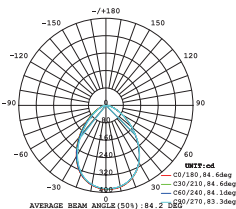

Toll Free: (800) 624-4568 Local: (573) 765-5219 Fax: (800) 747-0999

DOWN LIGHTING SERIES

4 INCH 9W Ra80

ILLUMINANCE

SPECIFICATION

| Product Model | DL4009DIM098027K | DL4009DIM098030K | DL4009DIM098050K |
|-------------------|------------------|------------------|------------------|
| Type | Down Light 4 | Down Light 4 | Down Light 4 |
| SKU# | 8000619 | 8000626 | 8000640 |
| Base | E26/GU24 | E26/GU24 | E26/GU24 |
| Power(W) | 9W | 9W | 9W |
| Voltage-Frequency | 120V 60Hz | 120V 60Hz | 120V 60Hz |
| Color Temperature | Soft White 2700K | Warm White 3000K | Daylight 5000K |
| Ra | >80 | >80 | >80 |
| Typical Lumen(lm) | 750lm | 750lm | 750lm |
| Efficacy | 83 | 83 | 83 |
| Beam Angle | 100° | 100° | 100° |
| Dimmable | YES | YES | YES |
| Power Factor | >0.9 | >0.9 | >0.9 |
| Life time | 50000H | 50000H | 50000H |
| Replace | 75W | 75W | 75W |