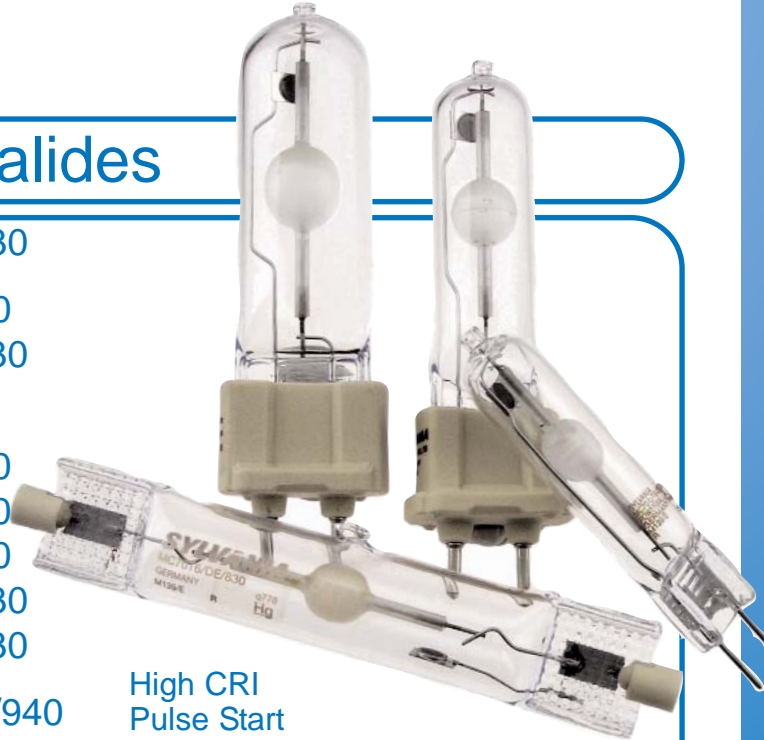

Shatter Resistant
"Break it and it stays intact."

Call a Customer Service Representative about other tough coated compact types available exclusively from ATR Lighting:

- Twin Tube Lamps*
- Double Twin Tube Lamps*
- Triple Twin Tube Lamps*
- Other Spiral Lamps*

High CRI
Pulse Start
Enclosed Fixtures Only
UV Stop filtering

20W PAR Lamps 12V 8° Narrow Spot & 30° Wide Flood

Halogen/Xenon Gas Lamp
Flame Sealed
33% Energy Savings
5000 Hours -Rated Life

**\$14.40
Each**