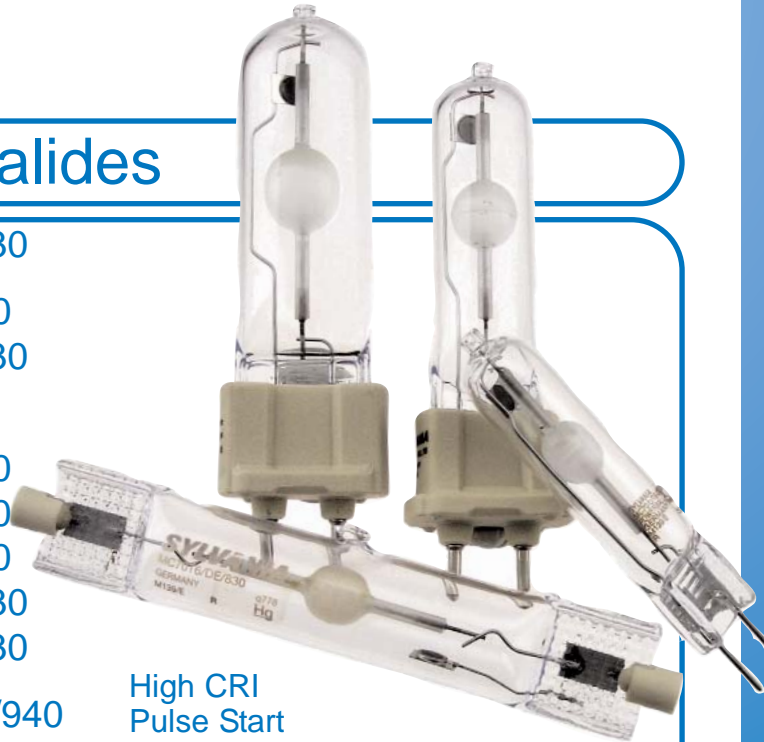

High CRI
Pulse Start
Enclosed Fixtures Only
UV Stop filtering