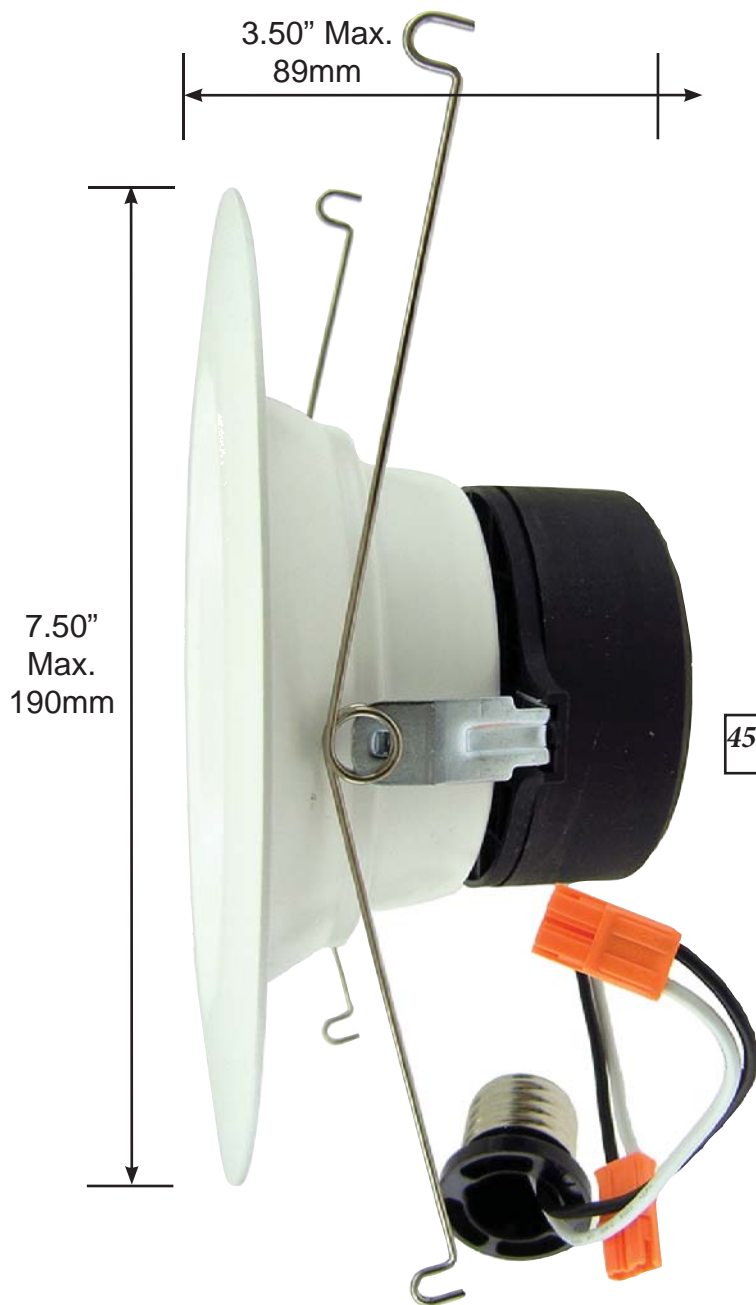

## Retrofit PAR30 LED Reflector Trim

### SPECIFICATIONS

2700K  
100° Flood  
E26 Medium Base  
1100lm light output, CRI 80  
15W power consumption  
120 VAC  
25,000hrs Life  
Dimmable

Chip Set - Samsung  
Certification - UL  
Item No. - D06K11-D-30S