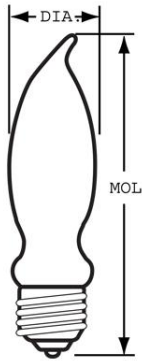

#### GENERAL CHARACTERISTICS

Lamp Type	Incandescent - Decorative
Bulb	CA9
Base	Medium Screw (E26)
Filament	CC-2V
Bulb Finish	Clear
Rated Life (NOM)	1500.0 h
Primary Application	Chandelier

#### DIMENSIONS

Maximum Overall Length (MOL) (NOM)	4.560 in(115.8 mm)
------------------------------------	--------------------