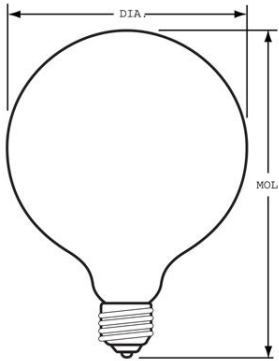

GE
Lighting

14187 - 60G40 6PK

GE crystal clear 60 watt G40 1-pack

- Add a decorative touch by using GE Crystal Clear bulbs in chandeliers, sconces or anywhere the bulb is visible.
- Add sparkle to your decorative fixtures with GE crystal clear bulbs. The clear glass and elegant filament design provide a decorative touch in fixtures where the bulb is visible. And, GE crystal clear globes' decorative round shape is perfect for illuminating pendant and vanity fixtures
- Estimated yearly energy costs \$7.23 based on 3 hours per day \$0.11 per kWh
- Lasts 2.3 years based on 3 hours per day usage
- 2600K soft white light appearance
- 660 lumens providing comfortable, inviting™ light
- G40 globe with medium base for use in vanity strips

GENERAL CHARACTERISTICS

Lamp Type	Incandescent - Decorative
Bulb	G40
Base	Medium Screw (E26)
Filament	CC-6
Bulb Finish	Clear
Rated Life (NOM)	2500.0 h
Bulb Material	Soft glass
Primary Application	Globe

PHOTOMETRIC CHARACTERISTICS

Initial Lumens (NOM)	660.0
Color Temperature (NOM)	2600.0 K

ELECTRICAL CHARACTERISTICS

Wattage (NOM)	60.0
Voltage (NOM)	120.0

DIMENSIONS

Maximum Overall Length (MOL) (NOM)	6.930 in(176.0 mm)
Bulb Diameter (DIA) (NOM)	5.000 in(127.0 mm)